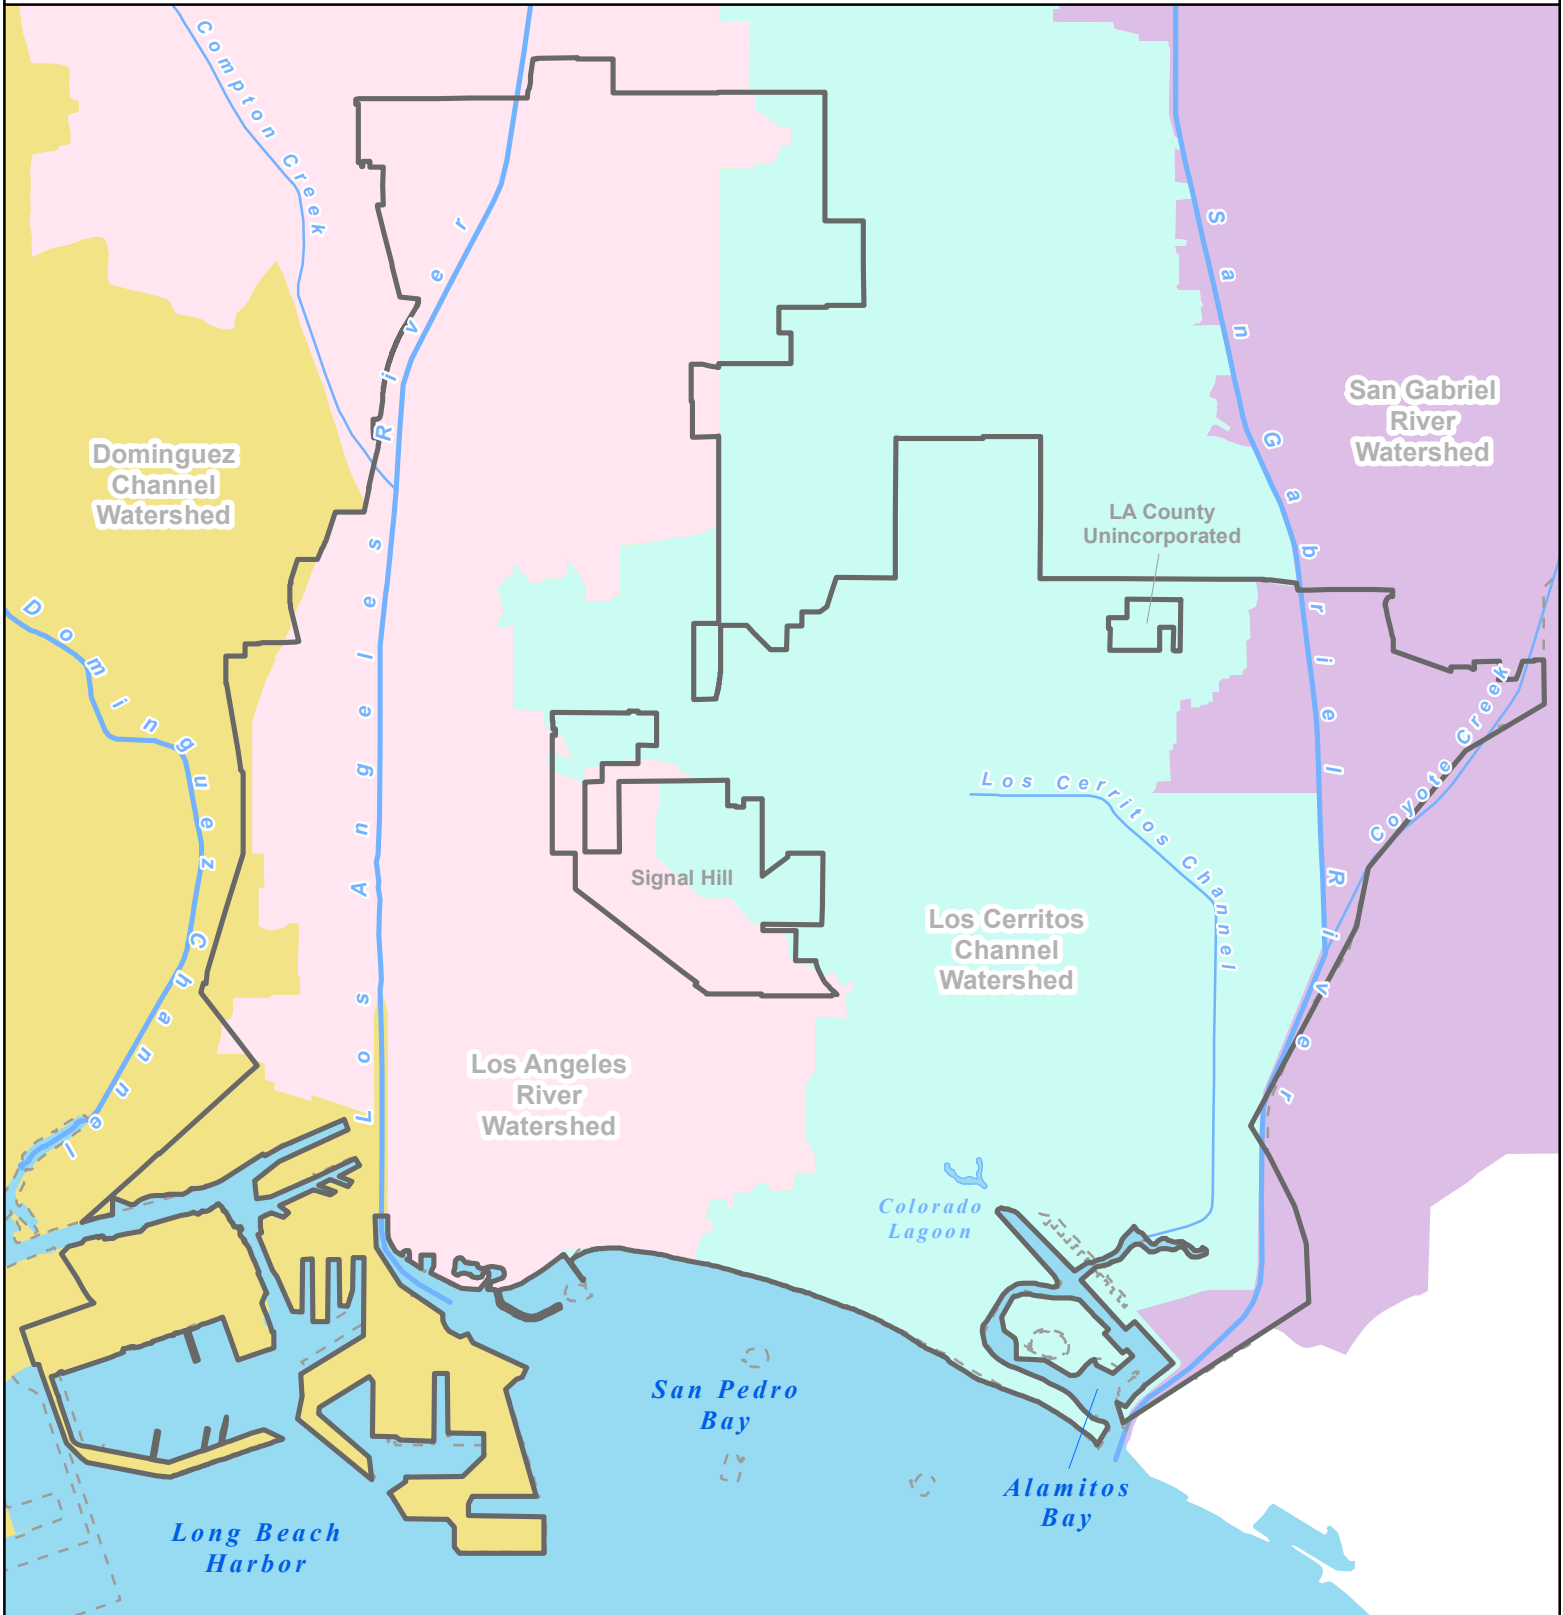

Attachment B - Watershed Management Areas within the City of Long Beach

LEGEND

-  City Boundary
-  LA County Boundary